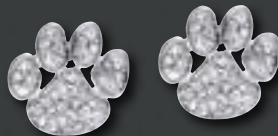

J999 PAW PRINT EARRINGS

| Pendientes | Calling all animal lovers. Austrian crystal stones inset these silver post earrings. ½" diameter. Also a great way to show team or school spirit. **$19.00**

This is what your voucher will look like:

Karma & Style

$19 Value

Your $19 PRE-PAID

GIFT CARD VOUCHER

Do Not Throw Away

You will receive a **PRE-PAID** gift card voucher from the student.

CHOKERS ARE BACK IN A VERY, VERY BIG WAY.

THESE SELECTIONS WE ARE OFFERING WILL

GIVE YOU THAT SOMETHING-SPECIAL LOOK.

Faith